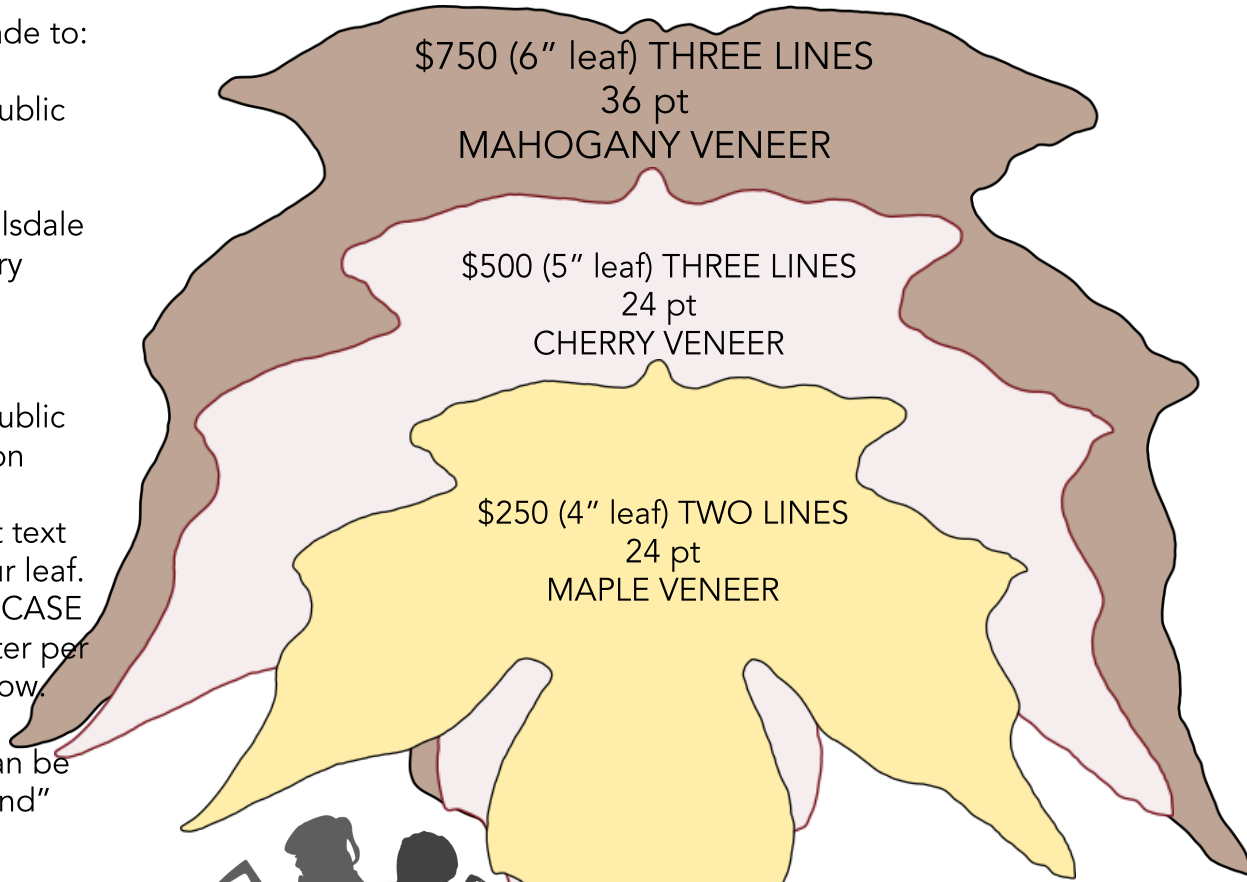

The Donor Tree at Hillsdale Free Public Library

The donor recognition tree is located in the lower lobby of the library. The leaves are modeled after those of the sugar maple that grows beside the parking lot which provides a burst of color every fall. Other design elements are available to recognize substantial gifts.

Donations may be made to:

The Hillsdale Free Public Library

The Friends of the Hillsdale Free Public Library

or

The Hillsdale Free Public Library Foundation

Please indicate what text should appear on your leaf. Print clearly in UPPERCASE letters, one letter per box in the grid below.

An ampersand '&' can be used to indicate "and"